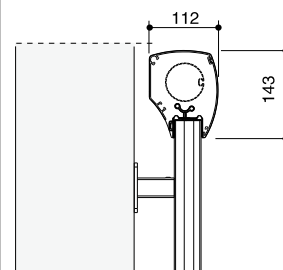

Limit Sizes

	Type of operation	Covering	max. surface (m ²)	min. width (mm)	max. width (mm)	min. height (mm)	max. height (mm)
FM 101	Standard-electric drive	Soltis 92/86	9	540	3500	500	4500
	Standard-electric drive	Sonstige *)	9	540	3500	500	3000 **)
FM 102	Standard-electric drive	Soltis 92/86	9	540	3000	1200	4500
	Standard-electric drive	Sonstige *)	9	540	3000	1200	3000 ***)
FM 103	Standard-electric drive	All	9	540	3000	500	3000
FM 104	Standard-electric drive	All	9	540	3000	500	3000

	Type of operation	Covering	max. surface (m ²)	min. width (mm)	max. width (mm)	Projection
FM 105	Standard-electric drive	All	9	540	3000	600, 900, 1200

Limiting of the width for all designs	max. surface (m ²)	width (mm)
Minimum width with radio control		720
Maximum width with coupling full-length cover	13,5	4500
Maximum width with coupling divided cover	27	9000 (bei FM 101: 10500 mm)

Types of installation

Dimensions of the box:

112 x 143 mm

placed upon the side guide rail

with box bracket

with installation profile

*) Acrylic fabrics, All-weather, Liberty, Sunsilik, Glastex, Sunless, Twilight, Transolair

**) with a width up to 1220 mm a maximum height of 4500 mm is possible
(applies only for acrylic fabrics, All-Weather, Liberty, Sunsilik)

***) with a width up to 1250 mm a maximum height of 4500 mm is possible
(applies only for acrylic fabrics, All-Weather, Liberty, Sunsilik)