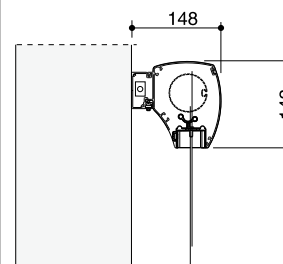

	Type of operation	Covering	max. surface (m ²)	min. width (mm)	max. width (mm)	Projection
FM 105	Standard-electric drive	All	9	540	3000	600, 900, 1200

Limiting of the width for all designs	max. surface (m ²)	width (mm)
Minimum width with radio control		720
Maximum width with coupling full-length cover	13,5	4500
Maximum width with coupling divided cover	27	9000 (bei FM 101: 10500 mm)

Types of installation

Dimensions of the box:

112 x 143 mm

placed upon the side guide rail

with box bracket

with installation profile

*) Acrylic fabrics, All-weather, Liberty, Sunsilik, Glastex, Sunless, Twilight, Transolair

**) with a width up to 1220 mm a maximum height of 4500 mm is possible
(applies only for acrylic fabrics, All-Weather, Liberty, Sunsilik)

***) with a width up to 1250 mm a maximum height of 4500 mm is possible
(applies only for acrylic fabrics, All-Weather, Liberty, Sunsilik)