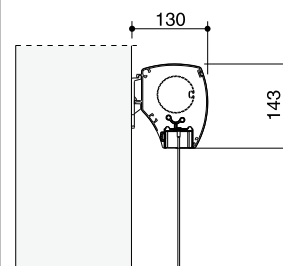

	Type of operation	Covering	max. surface (m ²)	min. width (mm)	max. width (mm)	Projection
FM 105	Standard-electric drive	All	9	540	3000	600, 900, 1200

Limiting of the width for all designs	max. surface (m ²)	width (mm)
Minimum width with radio control		720
Maximum width with coupling full-length cover	13,5	4500
Maximum width with coupling divided cover	27	9000 (bei FM 101: 10500 mm)

Types of installation

Dimensions of the box:

112 x 143 mm

placed upon the side guide rail

with box bracket

with installation profile

*) Acrylic fabrics, All-weather, Liberty, Sunsilik, Glastex, Sunless, Twilight, Transolair

**) with a width up to 1220 mm a maximum height of 4500 mm is possible
(applies only for acrylic fabrics, All-Weather, Liberty, Sunsilik)

***) with a width up to 1250 mm a maximum height of 4500 mm is possible
(applies only for acrylic fabrics, All-Weather, Liberty, Sunsilik)